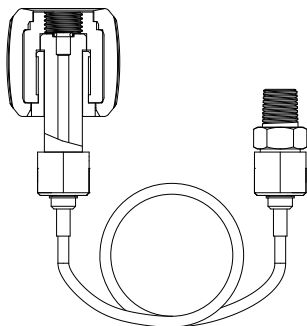

ORDERING INFORMATION

- Model Number

ADT100 — HTK — NPTM4 — NPTF4Q

Pressure port type:

NPTM4-1/4NPT male
NPTM2-1/2NPT male
BSPM4-1/4BSP male
M20M-M20x1.5 male

Pressure port type:

NPTF2Q-1/2NPT female quick connect
NPTF3Q-3/8NPT female quick connect
NPTF4Q-1/4NPT female quick connect
NPTF8Q-1/8NPT female quick connect
BSPF2Q-1/2BSP female quick connect
BSPF3Q-3/8BSP female quick connect
BSPF4Q-1/4BSP female quick connect
BSPF8Q-1/8BSP female quick connect
M20FQ-M20x1.5 female quick connect

Don't need the entire kit? Order individual adapters with the above part numbers.